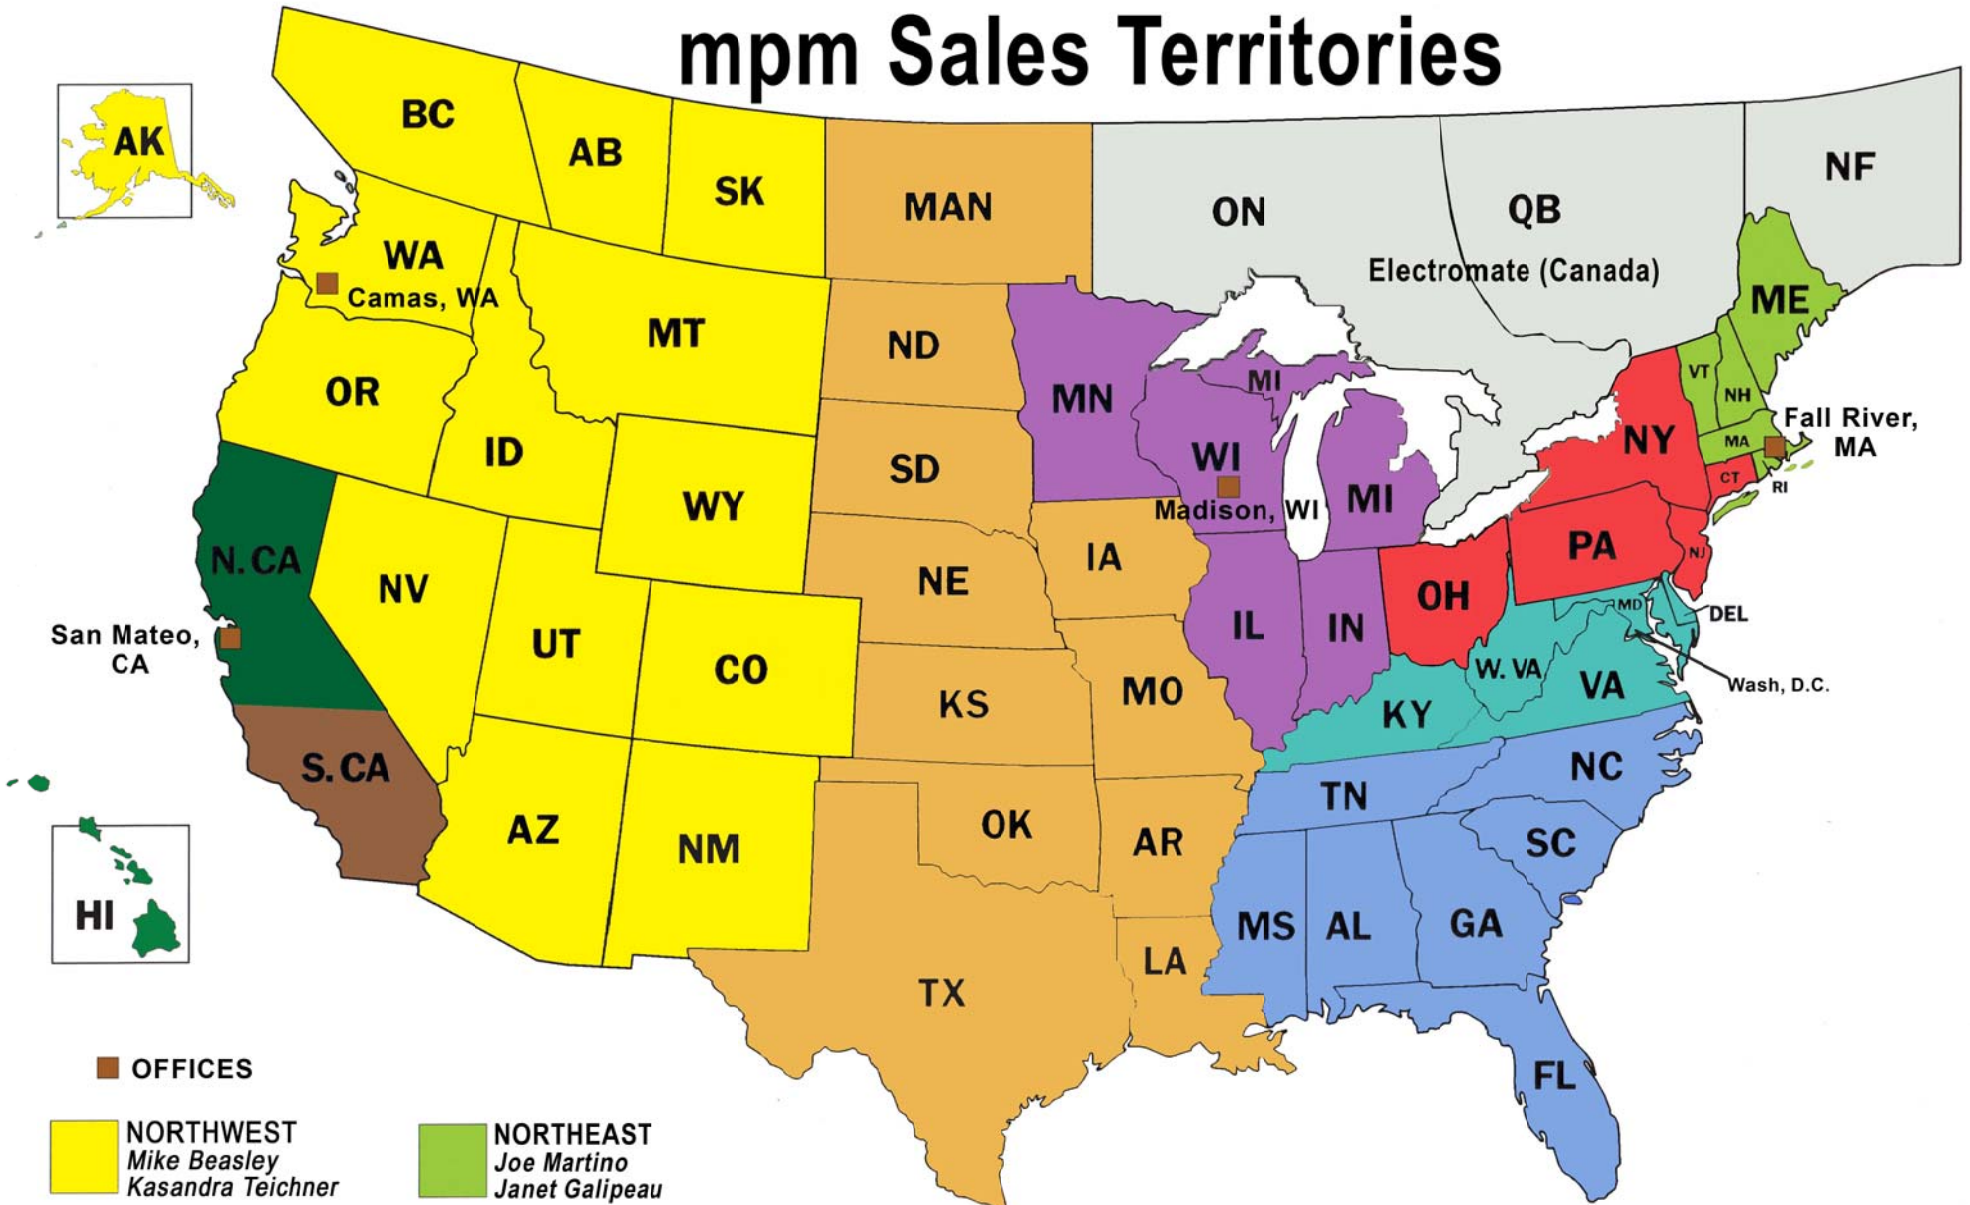

mpm Sales Territories

OFFICES

NORTHWEST
 Mike Beasley
 Kasandra Teichner

NORTHEAST
 Joe Martino
 Janet Galipeau

NO. CALIFORNIA
 Scott Hamilton
 Kim Novembri

MID-ATLANTIC
 Paul McGrath
 Cindy Anderson

SOUTHEAST #1
 Roger Hess
 Stephanie Shelton

SO. CALIFORNIA
 Jeff Randall
 Shirl Simonson

MIDWEST
 Peter Van Beek
 Stephanie Shelton

SOUTHEAST #2
 Roger Hess
 Layna St. Jean

CENTRAL
 Mark Dwyer
 Matt Badger

OTHER CENTRAL TERRITORIES: Central America, Dominican Republic, Puerto Rico, Mexico