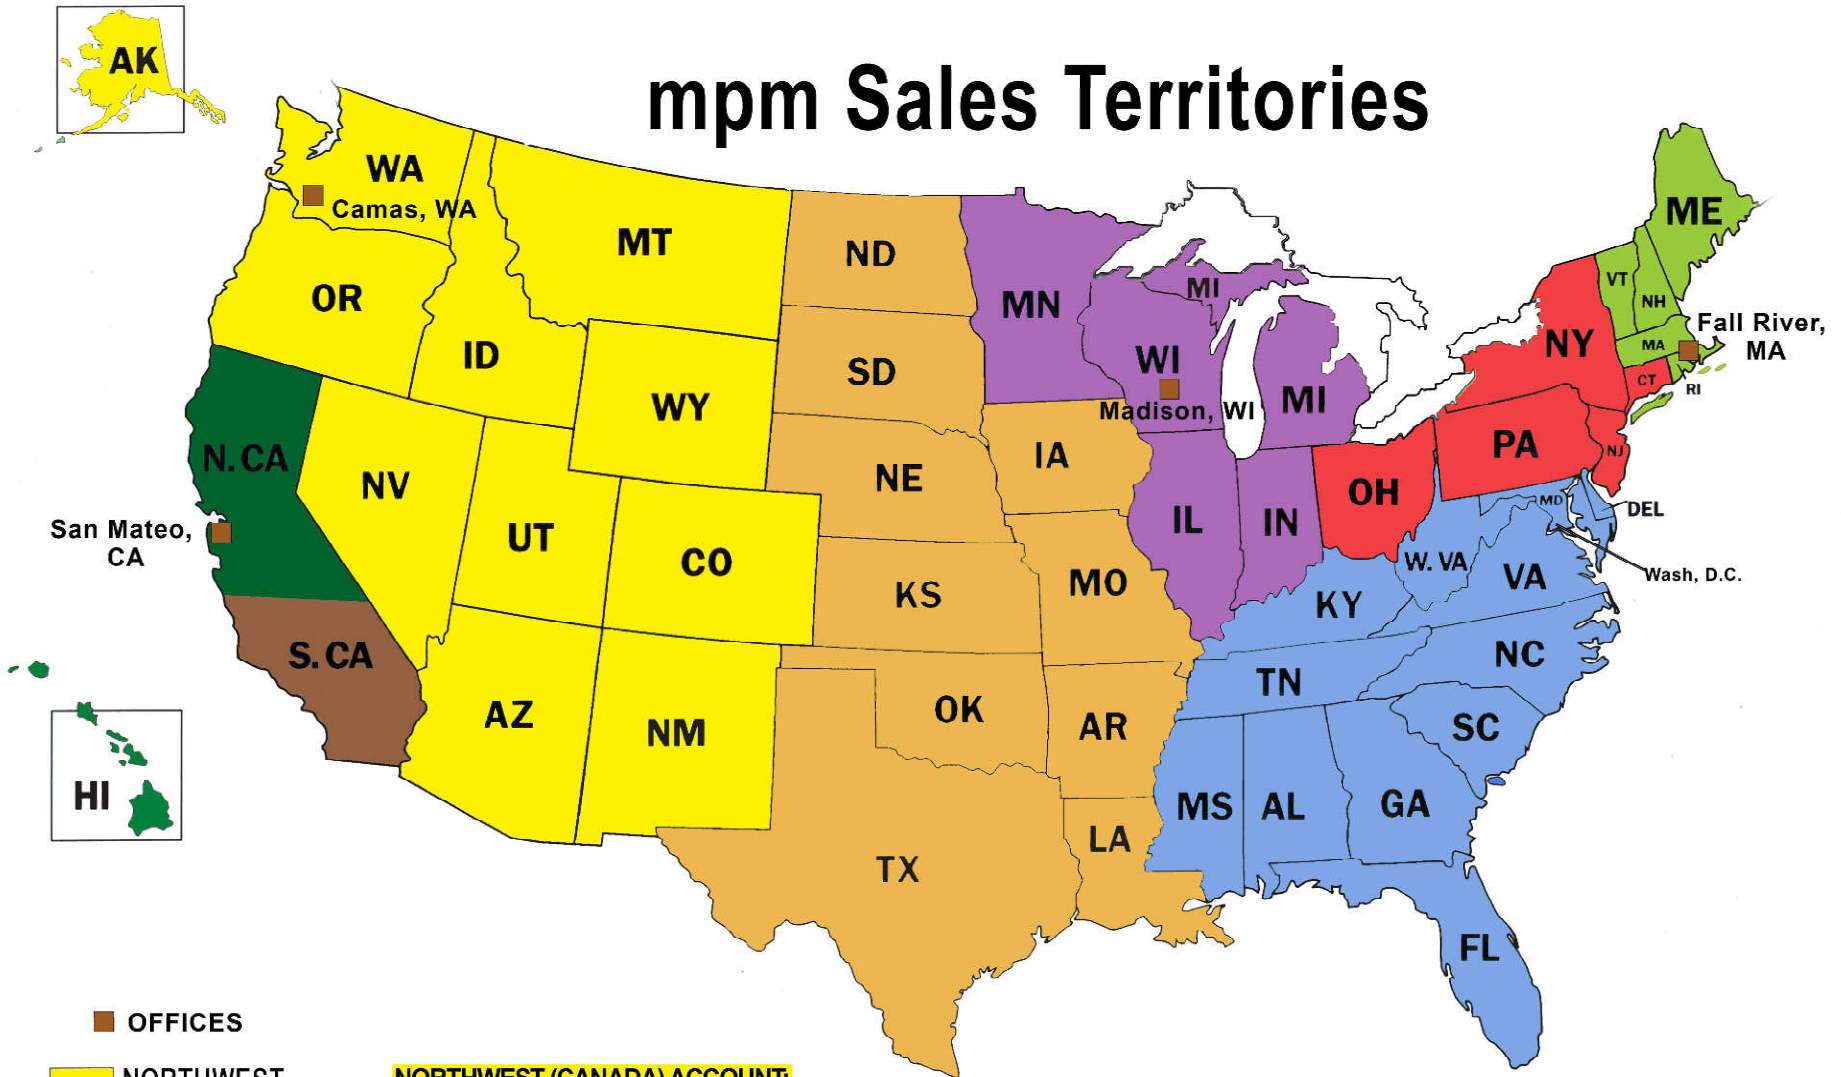

# mpm Sales Territories

**OFFICES**

**NORTHWEST**  
Mike Beasley  
Kasandra Teichner

**NO. CALIFORNIA**  
Scott Hamilton  
Kim Novembri

**SO. CALIFORNIA**  
Jeff Randall  
Shirl Simonson

**CENTRAL**  
Mark Dwyer  
Matt Badger

**OTHER CENTRAL TERRITORIES:** Central America,  
Dominican Republic, Puerto Rico, Mexico